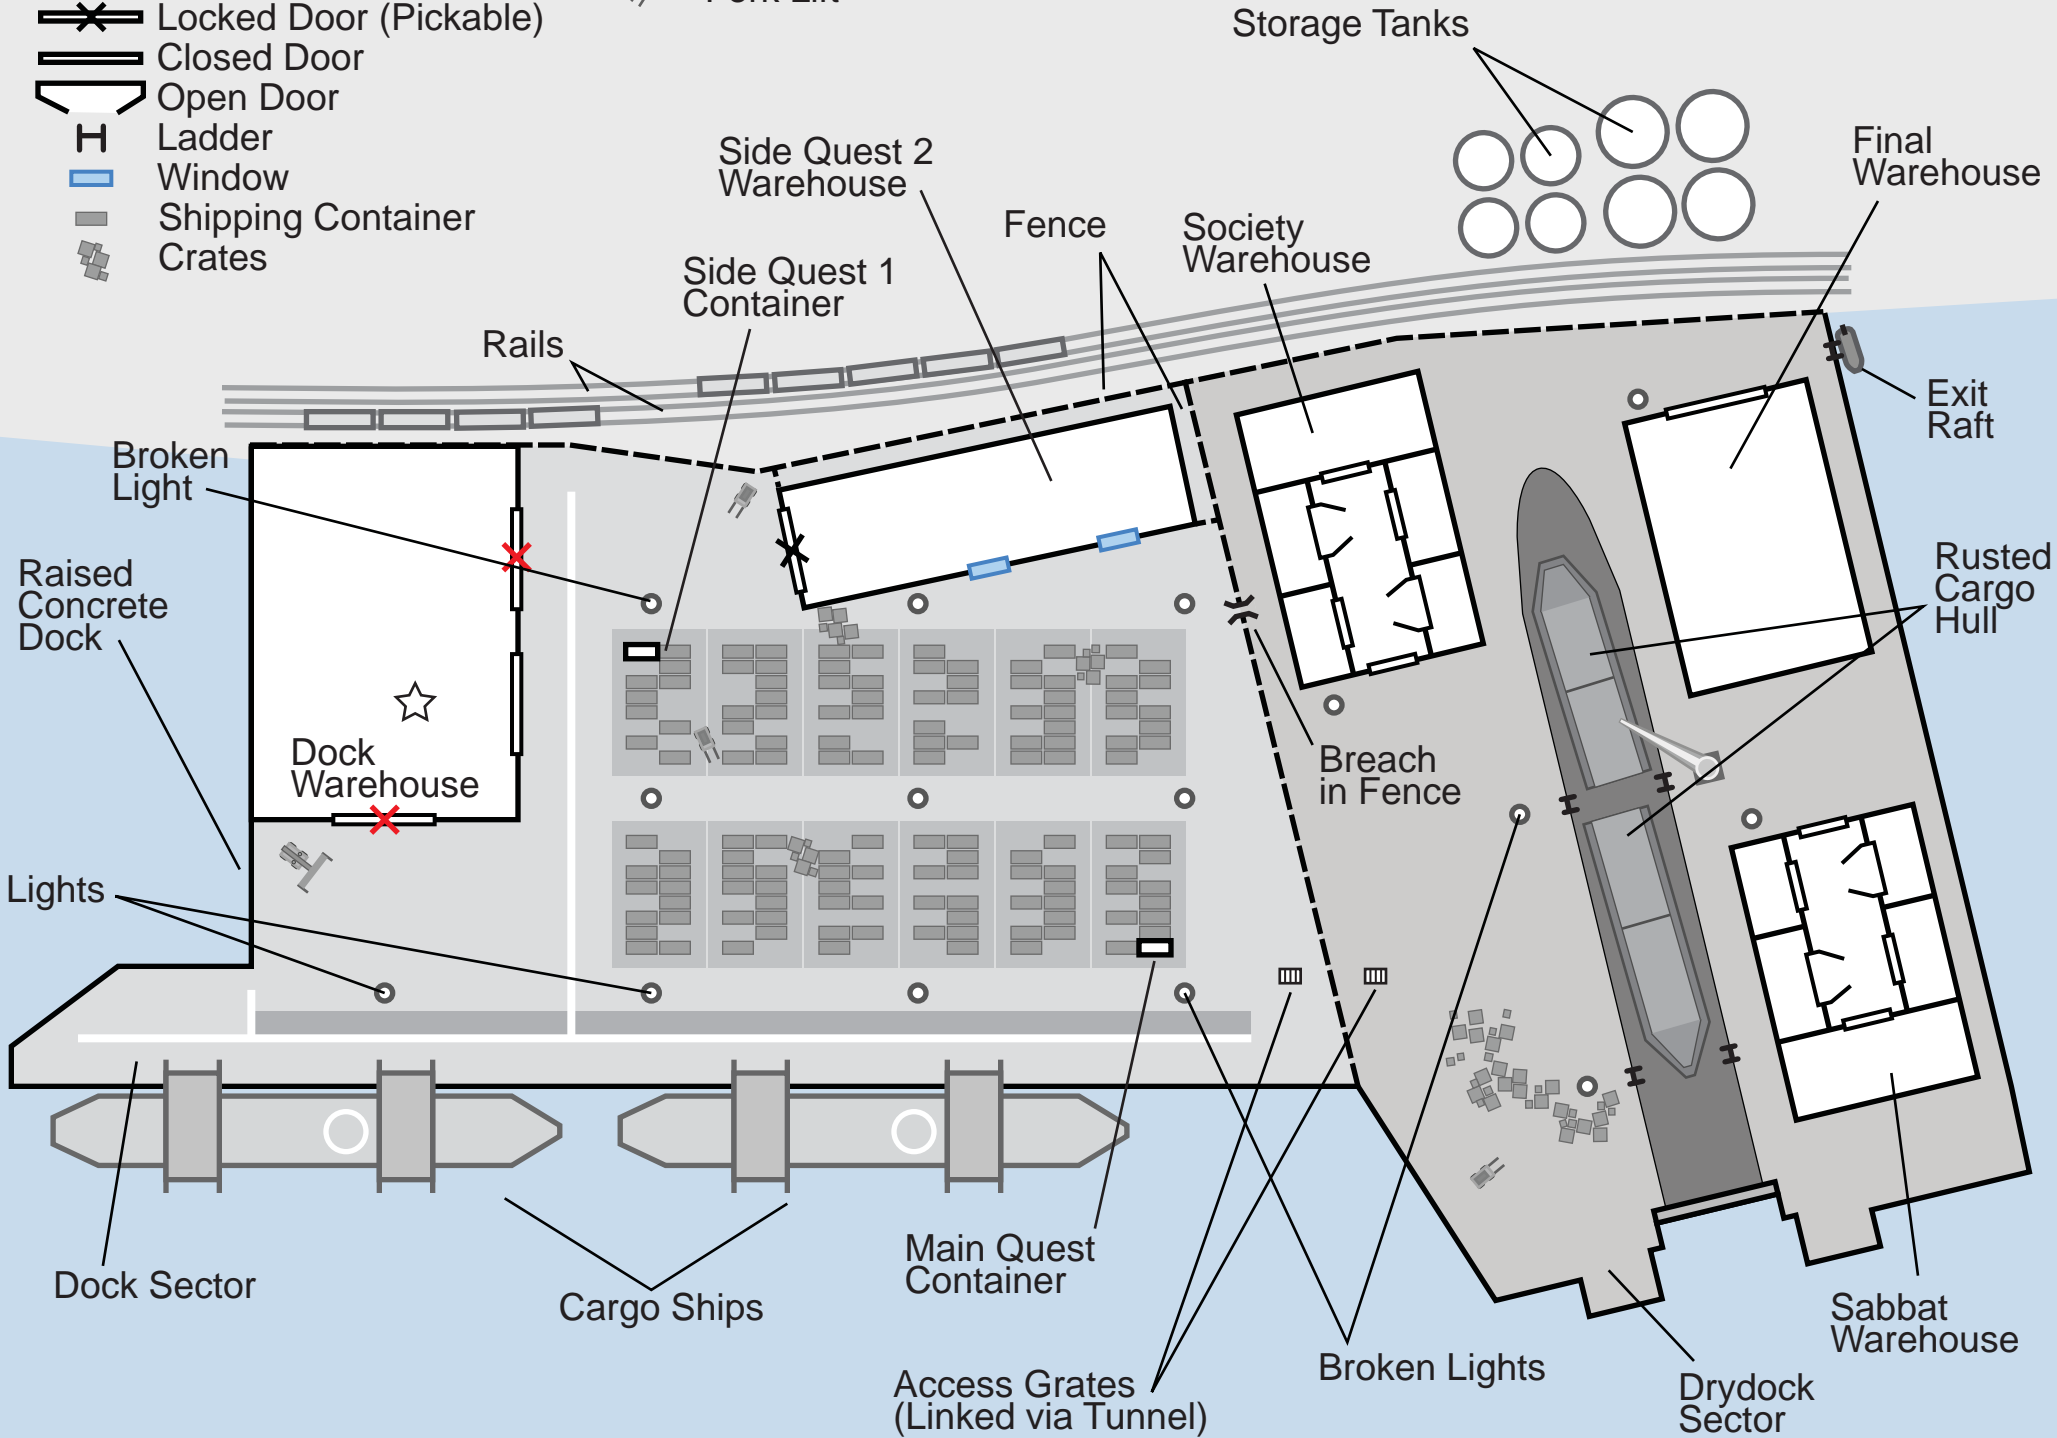

- ☆ Starting Location
- ⊗ Locked Door (Unpickable)
- ⊗ Locked Door (Pickable)
- ▬ Closed Door
- ⏏ Open Door
- H Ladder
- ▬ Window
- ▬ Shipping Container
- ▬ Crates
- 🏗 Crane Lift
- 🏗 Fork Lift

- Sabbat Patrol
- - - Sabbat Patrol Path
- Sabbat Patrol Perception Range
- Society Patrol
- - - Society Patrol Path
- Society Patrol Perception Range
- Light Range
- Sound Object Range
- ▭ Alert Trigger

Society Miniboss

Sabbat Miniboss

- Sabbat Patrol
- Sabbat Patrol Path
- Sabbat Patrol Perception Range
- Society Patrol
- Society Patrol Path
- Society Patrol Perception Range
- Light Range
- Sound Object Range
- Alert Trigger