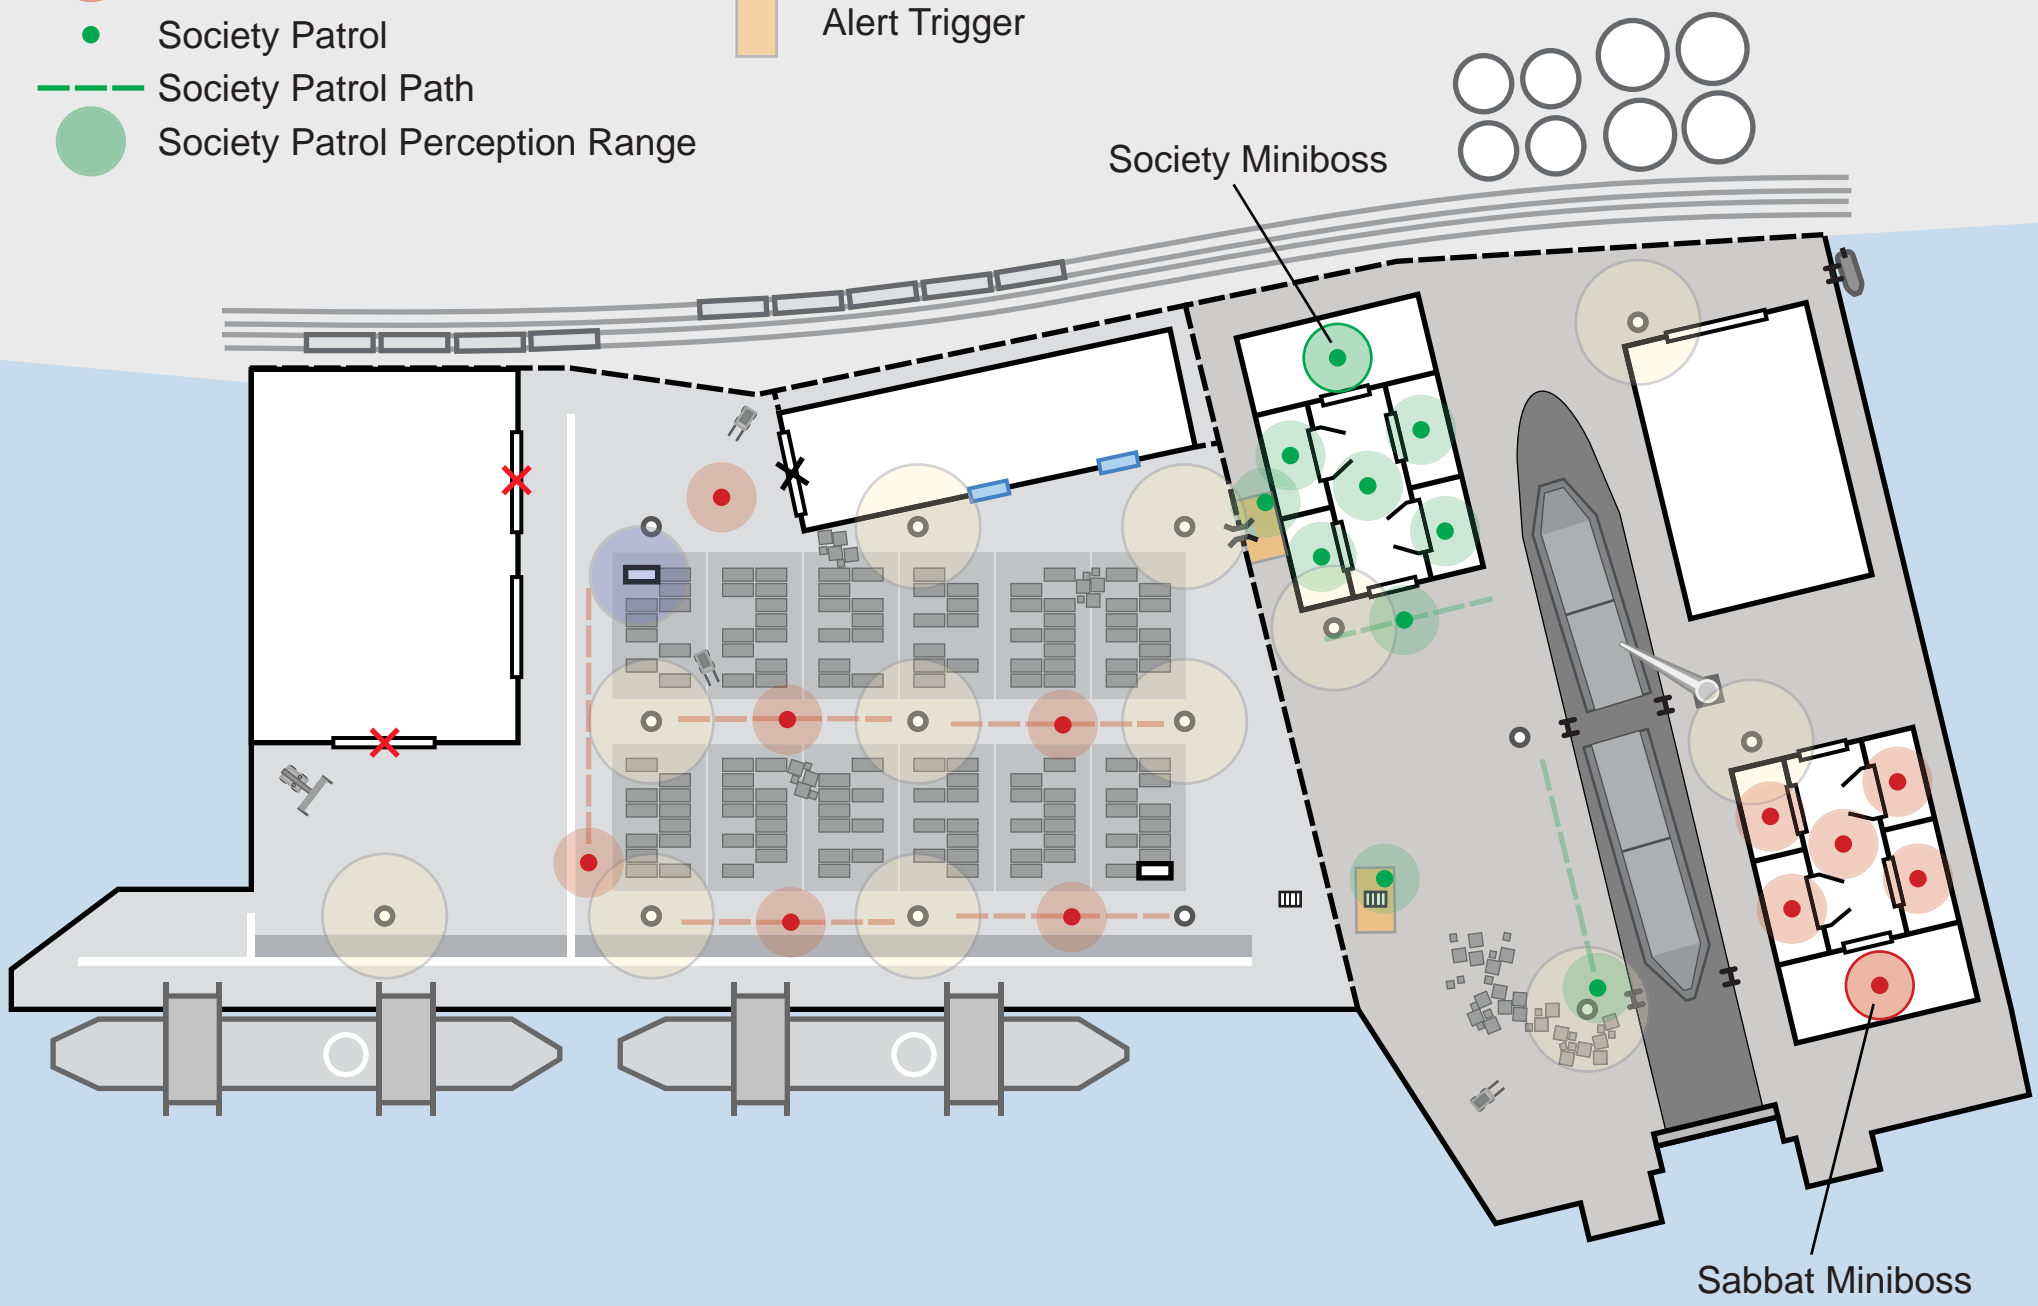

- ☆ Starting Location
- ⊗ Locked Door (Unpickable)
- ⊗ Locked Door (Pickable)
- ▬ Closed Door
- ⏏ Open Door
- H Ladder
- ▬ Window
- ▬ Shipping Container
- ▬ Crates
- 🏗 Crane Lift
- 🏗 Fork Lift

- Sabbat Patrol
- - - Sabbat Patrol Path
- Sabbat Patrol Perception Range
- Society Patrol
- - - Society Patrol Path
- Society Patrol Perception Range
- Light Range
- Sound Object Range
- ▭ Alert Trigger

Society Miniboss

Sabbat Miniboss

- Sabbat Patrol
- Sabbat Patrol Path
- Sabbat Patrol Perception Range
- Society Patrol
- Society Patrol Path
- Society Patrol Perception Range
- Light Range
- Sound Object Range
- Alert Trigger